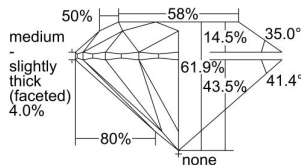

GIA®

FACSIMILE

GIA REPORT 6465324536

Verify this report at GIA.edu

GIA NATURAL DIAMOND DOSSIER®

April 17, 2023
GIA Report Number **6465324536**
Shape and Cutting Style ..... **Round Brilliant**
Measurements ..... **3.39 - 3.42 x 2.11 mm**

GRADING RESULTS

Carat Weight ..... **0.15 carat**
Color Grade ..... **D**
Clarity Grade **VS2**
Cut Grade ..... **Excellent**

ADDITIONAL GRADING INFORMATION

Polish ..... **Excellent**
Symmetry ..... **Excellent**
Fluorescence ..... **None**
Clarity Characteristics..... **Crystal, Cavity, Feather**
Inscription(s): **GIA 6465324536**

PROPORTIONS

Profile to actual proportions

GRADING SCALES

GIA COLOR SCALE	GIA CLARITY SCALE	GIA CUT SCALE	
D	FLAWLESS	EXCELLENT	
E	INTERNALLY FLAWLESS		
F		VVS₁	VERY GOOD
G	VVS₂		
H	VS₁	GOOD	
I	VS₂		
J	SI₁	FAIR	
K	SI₂		
L	I₁	POOR	
M	I₂		
N	I₃		
O			
P			
Q			
R			
S			
T			
U			
V			
W			
X			
Y			
Z