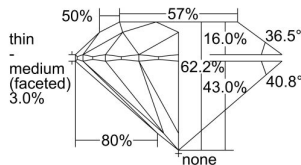

GIA®

FACSIMILE

GIA REPORT 6465325576

Verify this report at GIA.edu

GIA NATURAL DIAMOND DOSSIER®

April 17, 2023
GIA Report Number **6465325576**
Shape and Cutting Style ..... **Round Brilliant**
Measurements ..... **3.97 - 3.99 x 2.48 mm**

GRADING RESULTS

Carat Weight ..... **0.24 carat**
Color Grade ..... **I**
Clarity Grade **S11**
Cut Grade ..... **Excellent**

ADDITIONAL GRADING INFORMATION

Polish ..... **Excellent**
Symmetry ..... **Excellent**
Fluorescence ..... **Strong Blue**
Clarity Characteristics ..... **Cloud**
Inscription(s): **GIA 6465325576**

PROPORTIONS

Profile to actual proportions

GRADING SCALES

GIA COLOR SCALE	GIA CLARITY SCALE	GIA CUT SCALE	
D	FLAWLESS	EXCELLENT	
E	INTERNALLY FLAWLESS		
F		VVS₁	VERY GOOD
G	VVS₂		
H	VS₁	GOOD	
I	VS₂		
J	S1₁	FAIR	
K	S1₂		
L	I₁	POOR	
M	I₂		
N	I₃		
O			
P			
Q			
R			
S			
T			
U			
V			
W			
X			
Y			
Z