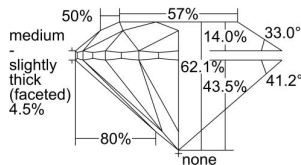

GIA®

FACSIMILE

GIA REPORT 6465334847

Verify this report at GIA.edu

GIA NATURAL DIAMOND DOSSIER®

April 17, 2023
GIA Report Number **6465334847**
Shape and Cutting Style ..... **Round Brilliant**
Measurements ..... **5.63 - 5.67 x 3.51 mm**

GRADING RESULTS

Carat Weight ..... **0.70 carat**
Color Grade ..... **G**
Clarity Grade **VS2**
Cut Grade ..... **Excellent**

ADDITIONAL GRADING INFORMATION

Polish ..... **Excellent**
Symmetry ..... **Excellent**
Fluorescence ..... **Medium Blue**
Clarity Characteristics..... **Feather, Crystal, Cloud**
Inscription(s): **GIA 6465334847**

PROPORTIONS

Profile to actual proportions

GRADING SCALES

GIA COLOR SCALE	GIA CLARITY SCALE	GIA CUT SCALE	
D	FLAWLESS	EXCELLENT	
E	INTERNALLY FLAWLESS		
F		VVS₁	VERY GOOD
G	VVS₂		
H	VS₁	GOOD	
I	VS₂		
J	SI₁	FAIR	
K	SI₂		
L	I₁	POOR	
M	I₂		
N	I₃		
O			
P			
Q			
R			
S			
T			
U			
V			
W			
X			
Y			
Z