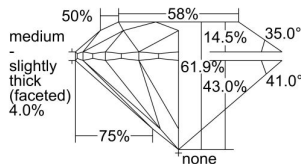

GIA®

FACSIMILE

GIA REPORT 6465398532

Verify this report at GIA.edu

GIA NATURAL DIAMOND DOSSIER®

April 21, 2023
GIA Report Number **6465398532**
Shape and Cutting Style ..... **Round Brilliant**
Measurements ..... **4.17 - 4.19 x 2.59 mm**

GRADING RESULTS

Carat Weight ..... **0.28 carat**
Color Grade ..... **E**
Clarity Grade **VS1**
Cut Grade ..... **Excellent**

ADDITIONAL GRADING INFORMATION

Polish ..... **Excellent**
Symmetry ..... **Excellent**
Fluorescence ..... **Faint**
Clarity Characteristics..... **Crystal, Feather, Needle, Pinpoint**
Inscription(s): **GIA 6465398532**

PROPORTIONS

Profile to actual proportions

GRADING SCALES

GIA COLOR SCALE	GIA CLARITY SCALE	GIA CUT SCALE
COLOURLESS	FLAWLESS	EXCELLENT
D	INTERNALLY FLAWLESS	
E	VVS₁	VERY GOOD
F		
G	VS₁	GOOD
H		
I	SI₁	FAIR
J		
K	I₁	POOR
L		
M	I₂	
N		
O	I₃	
P		
Q		
R		
S		
T		
U		
V		
W		
X		
Y		
Z