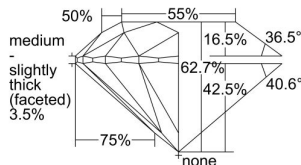

GIA®

FACSIMILE

GIA REPORT 6465539292

Verify this report at GIA.edu

GIA NATURAL DIAMOND DOSSIER®

May 09, 2023
GIA Report Number **6465539292**
Shape and Cutting Style ..... **Round Brilliant**
Measurements ..... **6.16 - 6.18 x 3.87 mm**

GRADING RESULTS

Carat Weight ..... **0.90 carat**
Color Grade ..... **H**
Clarity Grade **VS2**
Cut Grade ..... **Excellent**

ADDITIONAL GRADING INFORMATION

Polish ..... **Excellent**
Symmetry ..... **Excellent**
Fluorescence ..... **Faint**
Clarity Characteristics..... **Crystal, Cloud, Feather**
Inscription(s): **GIA 6465539292**

PROPORTIONS

Profile to actual proportions

GRADING SCALES

GIA COLOR SCALE	GIA CLARITY SCALE	GIA CUT SCALE	
D	FLAWLESS	EXCELLENT	
E	INTERNALLY FLAWLESS		
F		VVS₁	VERY GOOD
G	VVS₂		
H	VS₁	GOOD	
I	VS₂		
J	SI₁	FAIR	
K	SI₂		
L	I₁	POOR	
M			
N			
O	I₂		
P			
Q	I₃		
R			
S			
T			
U			
V			
W			
X			
Y			
Z