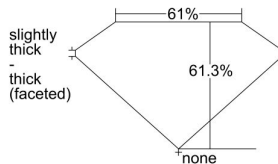

GIA®

FACSIMILE

GIA REPORT 6465584160

Verify this report at GIA.edu

GIA NATURAL DIAMOND DOSSIER®

May 12, 2023
GIA Report Number 6465584160
Shape and Cutting Style ..... Oval Brilliant
Measurements ..... 7.24 x 5.30 x 3.25 mm

GRADING RESULTS

Carat Weight ..... 0.80 carat
Color Grade ..... F
Clarity Grade VS1

ADDITIONAL GRADING INFORMATION

Polish ..... Excellent
Symmetry ..... Excellent
Fluorescence ..... Medium Blue
Clarity Characteristics ..... Crystal
Inscription(s): GIA 6465584160

PROPORTIONS

Profile not to actual proportions

GRADING SCALES

GIA COLOR SCALE		GIA CLARITY SCALE	
COLORLESS	D	VERY VERY SLIGHTLY SLIGHTLY INCLUDED	FLAWLESS
	E		INTERNALLY FLAWLESS
	F		VVS₁
	G		VVS₂
	H		VS₁
	I		VS₂
	J		SI₁
	K		SI₂
	L		I₁
	M		I₂
NEAR COLORLESS	N	SLIGHTLY INCLUDED	I₃
	O		
	P		
	Q		
FAINT	R		
	S		
	T		
	U		
VERT LIGHT	V		
	W		
	X		
	Y		
LIGHT	Z