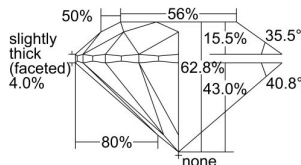

GIA®

FACSIMILE

GIA REPORT 6465599355

Verify this report at GIA.edu

GIA NATURAL DIAMOND DOSSIER®

May 12, 2023
GIA Report Number 6465599355
Shape and Cutting Style ..... Round Brilliant
Measurements ..... 5.16 - 5.20 x 3.25 mm

GRADING RESULTS

Carat Weight ..... 0.54 carat
Color Grade ..... H
Clarity Grade S11
Cut Grade ..... Excellent

ADDITIONAL GRADING INFORMATION

Polish ..... Excellent
Symmetry ..... Excellent
Fluorescence ..... Faint
Clarity Characteristics ..... Crystal
Inscription(s): GIA 6465599355

PROPORTIONS

Profile to actual proportions

GRADING SCALES

GIA COLOR SCALE

COLORED	D
	E
	F
	G
	H
	I
	J
NEAR COLORLESS	K
	L
	M
Faint	N
	O
	P
	R
	S
	T
	U
	V
	W
	X
	Y
Light	Z

GIA CLARITY SCALE

FLAWLESS	VERY VERY SLIGHTLY INCLUDED	VS₁	VS₂	S1₁	S1₂	I₁	I₂	I₃	
									VERY SLIGHTLY INCLUDED
INTERNALLY FLAWLESS									

GIA CUT SCALE

EXCELLENT
VERY GOOD
GOOD
FAIR
POOR