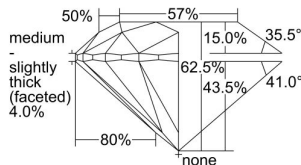

GIA®

FACSIMILE

GIA REPORT 6465610901

Verify this report at GIA.edu

GIA NATURAL DIAMOND DOSSIER®

June 01, 2023
GIA Report Number **6465610901**
Shape and Cutting Style ..... **Round Brilliant**
Measurements ..... **5.32 - 5.34 x 3.33 mm**

GRADING RESULTS

Carat Weight ..... **0.58 carat**
Color Grade ..... **F**
Clarity Grade **VVS2**
Cut Grade ..... **Excellent**

ADDITIONAL GRADING INFORMATION

Polish ..... **Excellent**
Symmetry ..... **Excellent**
Fluorescence ..... **None**
Clarity Characteristics ..... **Feather, Cloud**
Inscription(s): **GIA 6465610901**

PROPORTIONS

Profile to actual proportions

GRADING SCALES

GIA COLOR SCALE	GIA CLARITY SCALE	GIA CUT SCALE	
D	FLAWLESS	EXCELLENT	
E	INTERNALLY FLAWLESS		
F		VVS₁	VERY GOOD
G	VVS₂		
H	VS₁	GOOD	
I	VS₂		
J	SI₁	FAIR	
K	SI₂		
L	I₁	POOR	
M			
N			
O	I₂		
P			
Q			
R	I₃		
S			
T			
U			
V			
W			
X			
Y			
Z