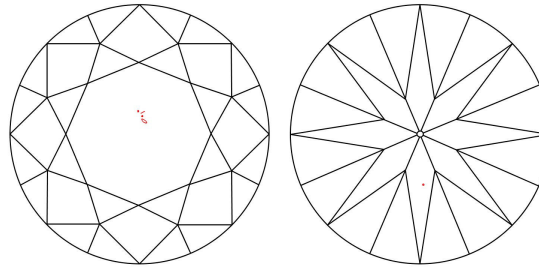

**GIA NATURAL DIAMOND GRADING REPORT**

May 18, 2023  
 GIA Report Number ..... 6465644192  
 Shape and Cutting Style ..... Round Brilliant  
 Measurements ..... 6.78 - 6.83 x 4.23 mm

**GRADING RESULTS**

Carat Weight ..... 1.21 carat  
 Color Grade ..... F  
 Clarity Grade ..... VS1  
 Cut Grade ..... Excellent

**ADDITIONAL GRADING INFORMATION**

Polish ..... Excellent  
 Symmetry ..... Excellent  
 Fluorescence ..... None  
 Inscription(s): GIA 6465644192  
**Comments:** Additional pinpoints are not shown.

**PROPORTIONS**

Profile to actual proportions

**CLARITY CHARACTERISTICS**

**KEY TO SYMBOLS\***

- Crystal
- ∖ Needle
- Pinpoint

\* Red symbols denote internal characteristics (inclusions). Green or black symbols denote external characteristics (blemishes). Diagram is an approximate representation of the diamond, and symbols shown indicate type, position, and approximate size of clarity characteristics. All clarity characteristics may not be shown. Details of finish are not shown.