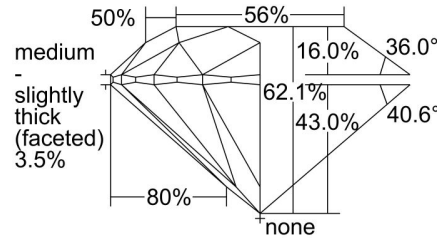

**GIA NATURAL DIAMOND GRADING REPORT**

May 18, 2023  
 GIA Report Number ..... 6465644192  
 Shape and Cutting Style ..... Round Brilliant  
 Measurements ..... 6.78 - 6.83 x 4.23 mm

**GRADING RESULTS**

Carat Weight ..... 1.21 carat  
 Color Grade ..... F  
 Clarity Grade ..... VS1  
 Cut Grade ..... Excellent

**ADDITIONAL GRADING INFORMATION**

Polish ..... Excellent  
 Symmetry ..... Excellent  
 Fluorescence ..... None  
 Inscription(s): GIA 6465644192  
**Comments:** Additional pinpoints are not shown.

**PROPORTIONS**

Profile to actual proportions

**CLARITY CHARACTERISTICS**

**KEY TO SYMBOLS\***

- Crystal
- ∖ Needle
- Pinpoint

\* Red symbols denote internal characteristics (inclusions). Green or black symbols denote external characteristics (blemishes). Diagram is an approximate representation of the diamond, and symbols shown indicate type, position, and approximate size of clarity characteristics. All clarity characteristics may not be shown. Details of finish are not shown.