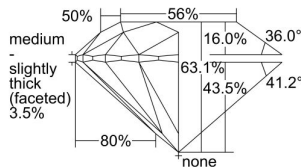

GIA®

FACSIMILE

GIA REPORT 6465645181

Verify this report at GIA.edu

GIA NATURAL DIAMOND DOSSIER®

May 18, 2023
GIA Report Number **6465645181**
Shape and Cutting Style ..... **Round Brilliant**
Measurements ..... **4.29 - 4.31 x 2.71 mm**

GRADING RESULTS

Carat Weight ..... **0.31 carat**
Color Grade ..... **I**
Clarity Grade **VS1**
Cut Grade ..... **Excellent**

ADDITIONAL GRADING INFORMATION

Polish ..... **Excellent**
Symmetry ..... **Excellent**
Fluorescence ..... **Strong Blue**
Clarity Characteristics ..... **Feather, Cloud**
Inscription(s): **GIA 6465645181**

PROPORTIONS

Profile to actual proportions

GRADING SCALES

GIA COLOR SCALE	GIA CLARITY SCALE	GIA CUT SCALE	
D	FLAWLESS	EXCELLENT	
E	INTERNALLY FLAWLESS		
F		VVS₁	VERY GOOD
G	VVS₂		
H	VS₁	GOOD	
I	VS₂		
J	SI₁	FAIR	
K	SI₂		
L	I₁	POOR	
M	I₂		
N	I₃		
O			
P			
Q			
R			
S			
T			
U			
V			
W			
X			
Y			
Z