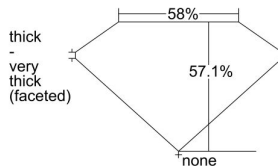

GIA®

FACSIMILE

GIA REPORT 6465682736

Verify this report at GIA.edu

GIA NATURAL DIAMOND DOSSIER®

May 24, 2023
GIA Report Number **6465682736**
Shape and Cutting Style ..... **Marquise Brilliant**
Measurements ..... **7.86 x 4.31 x 2.46 mm**

GRADING RESULTS

Carat Weight ..... **0.50 carat**
Color Grade ..... **I**
Clarity Grade **S11**

ADDITIONAL GRADING INFORMATION

Polish ..... **Excellent**
Symmetry ..... **Very Good**
Fluorescence ..... **None**
Clarity Characteristics ..... **Feather**
Inscription(s): **GIA 6465682736**

PROPORTIONS

Profile not to actual proportions

GRADING SCALES

GIA COLOR SCALE		GIA CLARITY SCALE			
COLORLESS	D	VERY VERY SLIGHTLY INCLUDED	FLAWLESS		
	E		INTERNALLY FLAWLESS		
	F	VERY SLIGHTLY INCLUDED	VVS₁		
	G		VVS₂		
	H		VS₁		
	NEAR COLORLESS	I	SLIGHTLY INCLUDED	VS₂	
		J		S1₁	
		FAINT	K	INCLUDED	S1₂
			L		I₁
			M		I₂
VERT LIGHT	N	LIGHT	I₃		
	O				
	P				
	Q				
	R				
	S				
	T