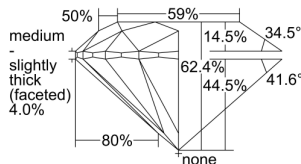

GIA®

FACSIMILE

GIA REPORT 6465710006

Verify this report at GIA.edu

GIA NATURAL DIAMOND DOSSIER®

May 29, 2023
GIA Report Number 6465710006
Shape and Cutting Style ..... Round Brilliant
Measurements ..... 5.79 - 5.82 x 3.63 mm

GRADING RESULTS

Carat Weight ..... 0.75 carat
Color Grade ..... E
Clarity Grade S11
Cut Grade ..... Excellent

ADDITIONAL GRADING INFORMATION

Polish ..... Excellent
Symmetry ..... Excellent
Fluorescence ..... Faint
Clarity Characteristics..... Feather, Cloud, Crystal
Inscription(s): GIA 6465710006

PROPORTIONS

Profile to actual proportions

GRADING SCALES

GIA COLOR SCALE	GIA CLARITY SCALE	GIA CUT SCALE	
D	FLAWLESS	EXCELLENT	
E	INTERNALLY FLAWLESS		
F		VVS₁	VERY GOOD
G	VVS₂		
H	VS₁	GOOD	
I	VS₂		
J	S1₁	FAIR	
K	S1₂		
L	I₁	POOR	
M	I₂		
N	I₃		
O			
P			
Q			
R			
S			
T			
U			
V			
W			
X			
Y			
Z