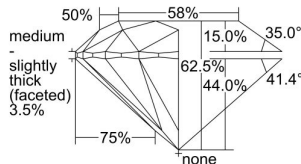

GIA®

FACSIMILE

GIA REPORT 6465760975

Verify this report at GIA.edu

GIA NATURAL DIAMOND DOSSIER®

June 07, 2023
GIA Report Number **6465760975**
Shape and Cutting Style ..... **Round Brilliant**
Measurements ..... **3.60 - 3.62 x 2.26 mm**

GRADING RESULTS

Carat Weight ..... **0.18 carat**
Color Grade ..... **E**
Clarity Grade **VS2**
Cut Grade ..... **Excellent**

ADDITIONAL GRADING INFORMATION

Polish ..... **Excellent**
Symmetry ..... **Excellent**
Fluorescence ..... **None**
Clarity Characteristics..... **Cloud, Crystal**
Inscription(s): **GIA 6465760975**

PROPORTIONS

Profile to actual proportions

GRADING SCALES

GIA COLOR SCALE	GIA CLARITY SCALE	GIA CUT SCALE	
D	FLAWLESS	EXCELLENT	
E	INTERNALLY FLAWLESS		
F		VVS₁	VERY GOOD
G	VVS₂		
H	VS₁	GOOD	
I	VS₂		
J	SI₁	FAIR	
K	SI₂		
L	I₁	POOR	
M	I₂		
N	I₃		
O			
P			
Q			
R			
S			
T			
U			
V			
W			
X			
Y			
Z