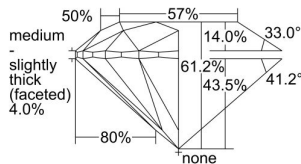

GIA®

FACSIMILE

GIA REPORT 6465814076

Verify this report at GIA.edu

GIA NATURAL DIAMOND DOSSIER®

June 08, 2023
GIA Report Number **6465814076**
Shape and Cutting Style ..... **Round Brilliant**
Measurements ..... **3.98 - 4.00 x 2.44 mm**

GRADING RESULTS

Carat Weight ..... **0.23 carat**
Color Grade ..... **G**
Clarity Grade **VVS2**
Cut Grade ..... **Excellent**

ADDITIONAL GRADING INFORMATION

Polish ..... **Excellent**
Symmetry ..... **Excellent**
Fluorescence ..... **None**
Clarity Characteristics..... **Needle, Feather, Pinpoint**
Inscription(s): **GIA 6465814076**

PROPORTIONS

Profile to actual proportions

GRADING SCALES

GIA COLOR SCALE	GIA CLARITY SCALE	GIA CUT SCALE	
D	FLAWLESS	EXCELLENT	
E	INTERNALLY FLAWLESS		
F		VVS₁	VERY GOOD
G	VVS₂		
H	VS₁	GOOD	
I	VS₂		
J	SI₁	FAIR	
K	SI₂		
L	I₁	POOR	
M			
N			
O	I₂		
P			
Q			
R	I₃		
S			
T			
U			
V			
W			
X			
Y			
Z