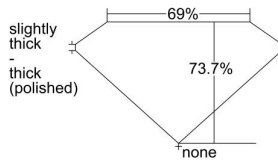

GIA®

FACSIMILE

GIA REPORT 6465834959

Verify this report at GIA.edu

GIA NATURAL DIAMOND DOSSIER®

June 12, 2023
GIA Report Number 6465834959
Shape and Cutting Style ..... Square Modified Brilliant
Measurements ..... 4.67 x 4.66 x 3.43 mm

GRADING RESULTS

Carat Weight ..... 0.60 carat
Color Grade ..... F
Clarity Grade VVS2

ADDITIONAL GRADING INFORMATION

Polish ..... Excellent
Symmetry ..... Excellent
Fluorescence ..... Faint
Clarity Characteristics..... Pinpoint, Cloud, Surface Graining
Inscription(s): GIA 6465834959

PROPORTIONS

Profile not to actual proportions

GRADING SCALES

GIA COLOR SCALE		GIA CLARITY SCALE			
COLORLESS	D	VERY VERY SLIGHTLY INCLUDED	FLAWLESS		
	E		INTERNALLY FLAWLESS		
	F	VERY SLIGHTLY INCLUDED	VVS₁		
	G		VVS₂		
	H		VS₁		
	NEAR COLORLESS	I	SLIGHTLY INCLUDED	VS₂	
		J		SI₁	
		FAINT	K	INCLUDED	SI₂
			L		I₁
			M		I₂
VERT LIGHT	N	LIGHT	I₃		
	O				
	P				
	Q				
	R