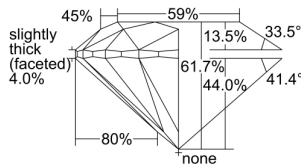

GIA®

FACSIMILE

GIA REPORT 6465917197

Verify this report at GIA.edu

GIA NATURAL DIAMOND DOSSIER®

June 22, 2023
GIA Report Number 6465917197
Shape and Cutting Style ..... Round Brilliant
Measurements ..... 4.38 - 4.41 x 2.71 mm

GRADING RESULTS

Carat Weight ..... 0.32 carat
Color Grade ..... G
Clarity Grade VS2
Cut Grade ..... Excellent

ADDITIONAL GRADING INFORMATION

Polish ..... Excellent
Symmetry ..... Excellent
Fluorescence ..... Medium Blue
Clarity Characteristics ..... Crystal, Cloud, Feather
Inscription(s): GIA 6465917197

PROPORTIONS

GRADING SCALES

GIA COLOR SCALE	GIA CLARITY SCALE	GIA CUT SCALE	
D	FLAWLESS	EXCELLENT	
E	INTERNALLY FLAWLESS		
F		VVS₁	VERY GOOD
G	VVS₂		
H	VS₁	GOOD	
I	VS₂		
J	SI₁	FAIR	
K	SI₂		
L	I₁	POOR	
M			
N			
O	I₂		
P			
Q	I₃		
R			
S			
T			
U			
V			
W			
X			
Y			
Z