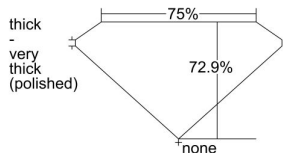

GIA®

FACSIMILE

GIA REPORT 6465929746

Verify this report at GIA.edu

GIA NATURAL DIAMOND DOSSIER®

June 23, 2023
GIA Report Number 6465929746
Shape and Cutting Style ..... Square Modified Brilliant
Measurements ..... 4.98 x 4.94 x 3.60 mm

GRADING RESULTS

Carat Weight ..... 0.81 carat
Color Grade ..... F
Clarity Grade SI1

ADDITIONAL GRADING INFORMATION

Polish ..... Excellent
Symmetry ..... Very Good
Fluorescence ..... None
Clarity Characteristics ..... Crystal, Feather
Inscription(s): GIA 6465929746

PROPORTIONS

Profile not to actual proportions

GRADING SCALES

GIA COLOR SCALE		GIA CLARITY SCALE			
COLORLESS	D	VERY VERY SLIGHTLY INCLUDED	FLAWLESS		
	E		INTERNALLY FLAWLESS		
	F	VERY SLIGHTLY INCLUDED	VVS₁		
	G		VVS₂		
	H		VS₁		
	NEAR COLORLESS	I	SLIGHTLY INCLUDED	VS₂	
		J		SI₁	
		FAINT	K	INCLUDED	SI₂
			L		I₁
			M		I₂
VERT LIGHT	N	LIGHT	I₃		
	O				
	P				
	Q				
	R				
	S				
	T				
LIGHT	U				
	V				
	W				
	X				
Y					
Z