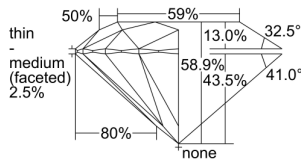

GIA®

FACSIMILE

GIA REPORT 6465961680

Verify this report at GIA.edu

GIA NATURAL DIAMOND DOSSIER®

June 28, 2023
GIA Report Number **6465961680**
Shape and Cutting Style ..... **Round Brilliant**
Measurements ..... **5.83 - 5.85 x 3.44 mm**

GRADING RESULTS

Carat Weight ..... **0.70 carat**
Color Grade ..... **I**
Clarity Grade **S11**
Cut Grade ..... **Excellent**

ADDITIONAL GRADING INFORMATION

Polish ..... **Excellent**
Symmetry ..... **Excellent**
Fluorescence ..... **None**
Clarity Characteristics..... **Crystal, Cloud, Feather**
Inspection(s): **GIA 6465961680**

PROPORTIONS

Profile to actual proportions

GRADING SCALES

GIA COLOR SCALE	GIA CLARITY SCALE	GIA CUT SCALE	
D	FLAWLESS	EXCELLENT	
E	INTERNALLY FLAWLESS		
F		VVS₁	VERY GOOD
G	VVS₂		
H	VS₁	GOOD	
I	VS₂		
J	S1₁	FAIR	
K	S1₂		
L	I₁	POOR	
M	I₂		
N	I₃		
O			
P			
Q			
R			
S			
T			
U			
V			
W			
X			
Y			
Z