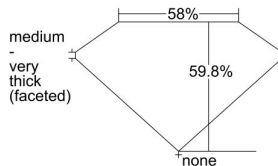

GIA®

FACSIMILE

GIA REPORT 6465967041

Verify this report at gia.edu

GIA NATURAL DIAMOND DOSSIER®

June 28, 2023
GIA Report Number 6465967041
Shape and Cutting Style ..... Marquise Brilliant
Measurements ..... 8.66 x 4.54 x 2.71 mm

GRADING RESULTS

Carat Weight ..... 0.61 carat
Color Grade ..... H
Clarity Grade VVS1

ADDITIONAL GRADING INFORMATION

Polish ..... Excellent
Symmetry ..... Very Good
Fluorescence ..... Faint
Clarity Characteristics ..... Pinpoint
Inscription(s): GIA 6465967041

PROPORTIONS

Profile not to actual proportions

GRADING SCALES

GIA COLOR SCALE		GIA CLARITY SCALE			
COLORLESS	D	VERY VERY SLIGHTLY INCLUDED	FLAWLESS		
	E		INTERNALLY FLAWLESS		
	F	VERY SLIGHTLY INCLUDED	VVS₁		
	G		VVS₂		
	H		VS₁		
	NEAR COLORLESS	I	SLIGHTLY INCLUDED	VS₂	
		J		SI₁	
		FAINT	K	INCLUDED	SI₂
			L		I₁
			M		I₂
VERT LIGHT	N		INCLUDED	I₃	
	O				
	P				
	Q				
	LIGHT		R		
		S			
		T			
U					
V					
W					
X					
Y					
Z