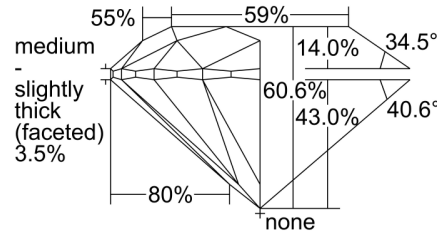

GIA NATURAL DIAMOND GRADING REPORT

July 27, 2023
GIA Report Number 6471205416
Shape and Cutting Style ..... Round Brilliant
Measurements ..... 7.35 - 7.39 x 4.46 mm

GRADING RESULTS

Carat Weight ..... 1.50 carat
Color Grade I
Clarity Grade VS1
Cut Grade ..... Excellent

ADDITIONAL GRADING INFORMATION

Polish ..... Excellent
Symmetry ..... Excellent
Fluorescence ..... Faint
Inscription(s): GIA 6471205416
Comments: Additional pinpoints are not shown.

PROPORTIONS

Profile to actual proportions