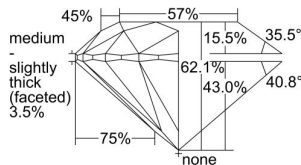

GIA®

FACSIMILE

GIA REPORT 6471305639

Verify this report at GIA.edu

GIA NATURAL DIAMOND DOSSIER®

August 11, 2023
GIA Report Number **6471305639**
Shape and Cutting Style ..... **Round Brilliant**
Measurements ..... **5.95 - 5.99 x 3.71 mm**

GRADING RESULTS

Carat Weight ..... **0.82 carat**
Color Grade ..... **E**
Clarity Grade **S11**
Cut Grade ..... **Excellent**

ADDITIONAL GRADING INFORMATION

Polish ..... **Excellent**
Symmetry ..... **Excellent**
Fluorescence ..... **None**
Clarity Characteristics..... **Crystal, Cloud, Feather**
Inscription(s): **GIA 6471305639**

PROPORTIONS

Profile to actual proportions