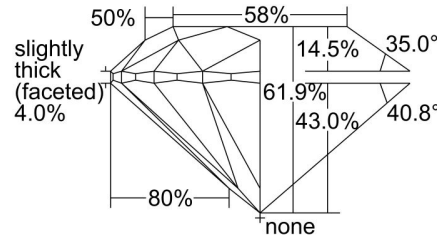

GIA NATURAL DIAMOND GRADING REPORT

August 25, 2023
 GIA Report Number 6471439607
 Shape and Cutting Style Round Brilliant
 Measurements 6.37 - 6.39 x 3.95 mm

GRADING RESULTS

Carat Weight 1.00 carat
 Color Grade I
 Clarity Grade VVS1
 Cut Grade Excellent

ADDITIONAL GRADING INFORMATION

Polish Excellent
 Symmetry Very Good
 Fluorescence Medium Blue
 Inscription(s): GIA 6471439607
 Comments: Surface graining is not shown.

PROPORTIONS

Profile to actual proportions

CLARITY CHARACTERISTICS

KEY TO SYMBOLS*

- Cavity
- Feather
- Natural

* Red symbols denote internal characteristics (inclusions). Green or black symbols denote external characteristics (blemishes). Diagram is an approximate representation of the diamond, and symbols shown indicate type, position, and approximate size of clarity characteristics. All clarity characteristics may not be shown. Details of finish are not shown.