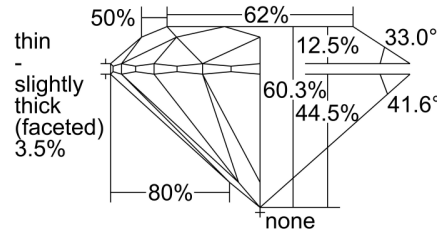

GIA NATURAL DIAMOND GRADING REPORT

September 08, 2023

GIA Report Number ..... 6471564791

Shape and Cutting Style ..... Round Brilliant

Measurements ..... 6.49 - 6.52 x 3.92 mm

GRADING RESULTS

Carat Weight ..... 1.01 carat

**Comments:** Additional clouds are not shown. Pinpoints are not shown.

PROPORTIONS

Profile to actual proportions

CLARITY CHARACTERISTICS

KEY TO SYMBOLS\*

-  Feather
-  Crystal
-  Cloud
-  Natural

\* Red symbols denote internal characteristics (inclusions). Green or black symbols denote external characteristics (blemishes). Diagram is an approximate representation of the diamond, and symbols shown indicate type, position, and approximate size of clarity characteristics. All clarity characteristics may not be shown. Details of finish are not shown.