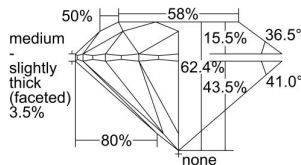

GIA®

FACSIMILE

GIA REPORT 6471684178

Verify this report at GIA.edu

GIA NATURAL DIAMOND DOSSIER®

September 29, 2023
GIA Report Number **6471684178**
Shape and Cutting Style ..... **Round Brilliant**
Measurements ..... **5.65 - 5.68 x 3.53 mm**

GRADING RESULTS

Carat Weight ..... **0.70 carat**
Color Grade ..... **K**
Clarity Grade **VS2**
Cut Grade ..... **Excellent**

ADDITIONAL GRADING INFORMATION

Polish ..... **Excellent**
Symmetry ..... **Excellent**
Fluorescence ..... **Faint**
Clarity Characteristics ..... **Crystal, Cloud**
Inscription(s): **GIA 6471684178**

PROPORTIONS

Profile to actual proportions

GRADING SCALES

GIA COLOR SCALE

COLORESS	D
	E
	F
	G
	H
	I
	J
NEAR COLORESS	K
	L
Faint	M
	N
	O
	P
VERY LIGHT	Q
	R
	S
	T
	U
	V
	W
	X
	Y
LIGHT	Z

GIA CLARITY SCALE

VERY VERY SLIGHTLY INCLUDED	FLAWLESS
	INTERNALLY FLAWLESS
VERY SLIGHTLY INCLUDED	VVS₁
	VVS₂
SLIGHTLY INCLUDED	VS₁
	VS₂
INCLUDED	SI₁
	SI₂
	I₁
	I₂
	I₃

GIA CUT SCALE

EXCELLENT
VERY GOOD
GOOD
FAIR
POOR