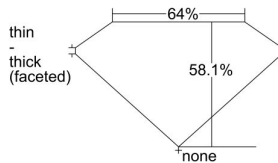

GIA®

FACSIMILE

GIA REPORT 6471929241

Verify this report at GIA.edu

GIA NATURAL DIAMOND DOSSIER®

October 30, 2023
GIA Report Number **6471929241**
Shape and Cutting Style ..... **Heart Brilliant**
Measurements ..... **4.07 x 4.61 x 2.68 mm**

GRADING RESULTS

Carat Weight ..... **0.30 carat**
Color Grade ..... **E**
Clarity Grade **S11**

ADDITIONAL GRADING INFORMATION

Polish ..... **Excellent**
Symmetry ..... **Very Good**
Fluorescence ..... **None**
Clarity Characteristics..... **Cloud, Crystal, Feather**
Inscription(s): **GIA 6471929241**

PROPORTIONS

Profile not to actual proportions

GRADING SCALES

GIA COLOR SCALE		GIA CLARITY SCALE			
COLORLESS	D	VERY VERY SLIGHTLY INCLUDED	FLAWLESS		
	E		INTERNALLY FLAWLESS		
	F		VVS₁		
	NEAR COLORLESS	G	VVS₂		
		H	VERY SLIGHTLY INCLUDED	VS₁	
		I		VS₂	
		FAINT	J	SLIGHTLY INCLUDED	S1₁
			K		S1₂
	L		INCLUDED		I₁
	M	I₂			
N	I₃				
VERTICALLY COLORLESS	O				
	P				
	Q				
	R				
	S				
	T				
LIGHT	U				
	V				
	W				
	X				
	Y				
	Z