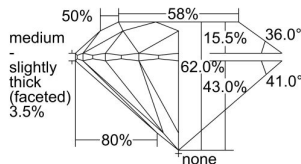

GIA®

FACSIMILE

GIA REPORT 6472023026

Verify this report at GIA.edu

GIA NATURAL DIAMOND DOSSIER®

July 04, 2023
GIA Report Number **6472023026**
Shape and Cutting Style ..... **Round Brilliant**
Measurements ..... **4.17 - 4.20 x 2.60 mm**

GRADING RESULTS

Carat Weight ..... **0.28 carat**
Color Grade ..... **D**
Clarity Grade **VS2**
Cut Grade ..... **Excellent**

ADDITIONAL GRADING INFORMATION

Polish ..... **Excellent**
Symmetry ..... **Excellent**
Fluorescence ..... **None**
Clarity Characteristics..... **Cloud**
Inscription(s): **GIA 6472023026**

PROPORTIONS

Profile to actual proportions

GRADING SCALES

GIA COLOR SCALE	GIA CLARITY SCALE	GIA CUT SCALE	
D	FLAWLESS	EXCELLENT	
E	INTERNALLY FLAWLESS		
F		VVS₁	VERY GOOD
G	VVS₂		
H	VS₁	GOOD	
I	VS₂		
J	SI₁	FAIR	
K	SI₂		
L	I₁	POOR	
M	I₂		
N	I₃		
O			
P			
Q			
R			
S			
T			
U			
V			
W			
X			
Y			
Z