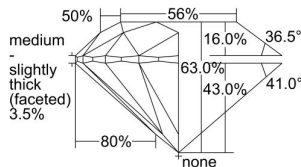

GIA®

FACSIMILE

GIA REPORT 6472026648

Verify this report at GIA.edu

GIA NATURAL DIAMOND DOSSIER®

July 06, 2023
GIA Report Number **6472026648**
Shape and Cutting Style ..... **Round Brilliant**
Measurements ..... **5.90 - 5.93 x 3.73 mm**

GRADING RESULTS

Carat Weight ..... **0.80 carat**
Color Grade ..... **E**
Clarity Grade **VVS2**
Cut Grade ..... **Excellent**

ADDITIONAL GRADING INFORMATION

Polish ..... **Excellent**
Symmetry ..... **Excellent**
Fluorescence ..... **Medium Blue**
Clarity Characteristics..... **Pinpoint**
Inscription(s): **GIA 6472026648**

PROPORTIONS

Profile to actual proportions

GRADING SCALES

GIA COLOR SCALE	GIA CLARITY SCALE	GIA CUT SCALE	
D	FLAWLESS	EXCELLENT	
E	INTERNALLY FLAWLESS		
F		VVS₁	VERY GOOD
G	VVS₂		
H	VS₁	GOOD	
I	VS₂		
J	SI₁	FAIR	
K	SI₂		
L	I₁	POOR	
M	I₂		
N	I₃		
O			
P			
Q			
R			
S			
T			
U			
V			
W			
X			
Y			
Z