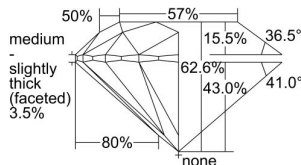

GIA®

FACSIMILE

GIA REPORT 6472027497

Verify this report at GIA.edu

GIA NATURAL DIAMOND DOSSIER®

July 06, 2023
GIA Report Number **6472027497**
Shape and Cutting Style ..... **Round Brilliant**
Measurements ..... **5.63 - 5.68 x 3.54 mm**

GRADING RESULTS

Carat Weight ..... **0.70 carat**
Color Grade ..... **F**
Clarity Grade **S11**
Cut Grade ..... **Excellent**

ADDITIONAL GRADING INFORMATION

Polish ..... **Excellent**
Symmetry ..... **Excellent**
Fluorescence ..... **None**
Clarity Characteristics..... **Cloud, Crystal, Feather**
Inscription(s): **GIA 6472027497**

PROPORTIONS

Profile to actual proportions