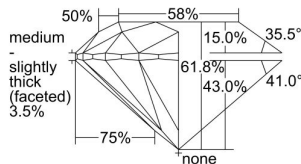

GIA®

FACSIMILE

GIA REPORT 6472038126

Verify this report at GIA.edu

GIA NATURAL DIAMOND DOSSIER®

July 06, 2023
GIA Report Number **6472038126**
Shape and Cutting Style ..... **Round Brilliant**
Measurements ..... **4.09 - 4.10 x 2.53 mm**

GRADING RESULTS

Carat Weight ..... **0.26 carat**
Color Grade ..... **F**
Clarity Grade **VS1**
Cut Grade ..... **Excellent**

ADDITIONAL GRADING INFORMATION

Polish ..... **Excellent**
Symmetry ..... **Excellent**
Fluorescence ..... **None**
Clarity Characteristics..... **Crystal, Needle, Feather, Cloud**
Inscription(s): **GIA 6472038126**

PROPORTIONS

Profile to actual proportions