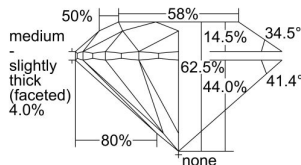

GIA®

FACSIMILE

GIA REPORT 6472043136

Verify this report at GIA.edu

GIA NATURAL DIAMOND DOSSIER®

July 11, 2023
GIA Report Number **6472043136**
Shape and Cutting Style ..... **Round Brilliant**
Measurements ..... **3.67 - 3.69 x 2.30 mm**

GRADING RESULTS

Carat Weight ..... **0.19 carat**
Color Grade ..... **D**
Clarity Grade **VVS2**
Cut Grade ..... **Excellent**

ADDITIONAL GRADING INFORMATION

Polish ..... **Excellent**
Symmetry ..... **Excellent**
Fluorescence ..... **Faint**
Clarity Characteristics.. **Pinpoint, Cloud, Needle, Indented Natural**
Inscription(s): **GIA 6472043136**

PROPORTIONS

Profile to actual proportions

GRADING SCALES

GIA COLOR SCALE	GIA CLARITY SCALE	GIA CUT SCALE
D	FLAWLESS	EXCELLENT
E	FLAWLESS	
F	INTERNALLY FLAWLESS	VERY GOOD
G	VVS₁	
H	VVS₂	GOOD
I	VS₁	
J	VS₂	FAIR
K	SI₁	
L	SI₂	POOR
M	I₁	
N	I₂	
O	I₃	
P		
Q		
R		
S		
T		
U		
V		
W		
X		
Y		
Z