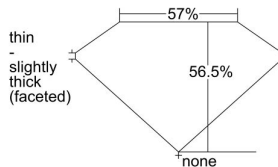

GIA®

FACSIMILE

GIA REPORT 6472059465

Verify this report at GIA.edu

GIA NATURAL DIAMOND DOSSIER®

July 10, 2023
GIA Report Number 6472059465
Shape and Cutting Style ..... Pear Brilliant
Measurements ..... 5.76 x 3.43 x 1.94 mm

GRADING RESULTS

Carat Weight ..... 0.21 carat
Color Grade ..... D
Clarity Grade VVS1

ADDITIONAL GRADING INFORMATION

Polish ..... Good
Symmetry ..... Good
Fluorescence ..... None
Clarity Characteristics ..... Pinpoint, Cavity, Natural
Inscription(s): GIA 6472059465

PROPORTIONS

Profile not to actual proportions

GRADING SCALES

GIA COLOR SCALE		GIA CLARITY SCALE			
COLORLESS	D	VERY VERY SLIGHTLY INCLUDED	FLAWLESS		
	E		INTERNALLY FLAWLESS		
	F	VERY SLIGHTLY INCLUDED	VVS₁		
	G		VVS₂		
	H		VS₁		
	NEAR COLORLESS	I	SLIGHTLY INCLUDED	VS₂	
		J		SI₁	
		FAINT	K	INCLUDED	SI₂
			L		I₁
			M		I₂
VERT LIGHT	N	LIGHT	I₃		
	O				
	P				
	Q				
	R