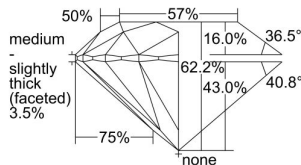

GIA®

FACSIMILE

GIA REPORT 6472114976

Verify this report at GIA.edu

GIA NATURAL DIAMOND DOSSIER®

July 17, 2023
GIA Report Number **6472114976**
Shape and Cutting Style ..... **Round Brilliant**
Measurements ..... **4.61 - 4.62 x 2.87 mm**

GRADING RESULTS

Carat Weight ..... **0.37 carat**
Color Grade ..... **F**
Clarity Grade **VS1**
Cut Grade ..... **Excellent**

ADDITIONAL GRADING INFORMATION

Polish ..... **Excellent**
Symmetry ..... **Excellent**
Fluorescence ..... **None**
Clarity Characteristics..... **Cloud, Pinpoint**
Inscription(s): **GIA 6472114976**

PROPORTIONS

Profile to actual proportions

GRADING SCALES

GIA COLOR SCALE	GIA CLARITY SCALE	GIA CUT SCALE
COLOURLESS	FLAWLESS	EXCELLENT
D	INTERNALLY FLAWLESS	
E	VVS₁	VERY GOOD
F		
G	VVS₂	
H	VS₁	GOOD
I	VS₂	
J	SI₁	FAIR
K	SI₂	
L	I₁	POOR
M		
N	I₂	
O	I₃	
P		
Q		
R		
S		
T		
U		
V		
W		
X		
Y		
Z