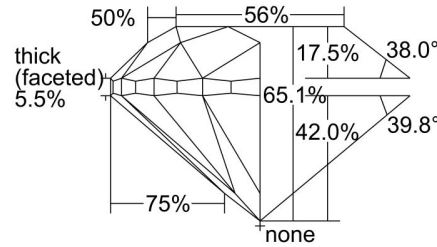

GIA NATURAL DIAMOND GRADING REPORT

July 25, 2023
 GIA Report Number 6472179584
 Shape and Cutting Style Round Brilliant
 Measurements 8.82 - 8.95 x 5.78 mm

GRADING RESULTS

Carat Weight 3.00 carat
 Color Grade D
 Clarity Grade VS1
 Cut Grade Very Good

PROPORTIONS

Profile to actual proportions

CLARITY CHARACTERISTICS

KEY TO SYMBOLS*

- Crystal
- △ Indented Natural
- Pinpoint
- ▲ Natural

* Red symbols denote internal characteristics (inclusions). Green or black symbols denote external characteristics (blemishes). Diagram is an approximate representation of the diamond, and symbols shown indicate type, position, and approximate size of clarity characteristics. All clarity characteristics may not be shown. Details of finish are not shown.