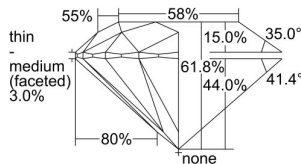

GIA®

FACSIMILE

GIA REPORT 6472215992

Verify this report at GIA.edu

GIA NATURAL DIAMOND DOSSIER®

July 31, 2023
GIA Report Number **6472215992**
Shape and Cutting Style ..... **Round Brilliant**
Measurements ..... **3.95 - 3.98 x 2.45 mm**

GRADING RESULTS

Carat Weight ..... **0.23 carat**
Color Grade ..... **F**
Clarity Grade **VS2**
Cut Grade ..... **Excellent**

ADDITIONAL GRADING INFORMATION

Polish ..... **Excellent**
Symmetry ..... **Excellent**
Fluorescence ..... **Faint**
Clarity Characteristics..... **Cavity, Cloud, Feather**
Inscription(s): **GIA 6472215992**

PROPORTIONS

Profile to actual proportions

GRADING SCALES

GIA COLOR SCALE	GIA CLARITY SCALE	GIA CUT SCALE	
D	FLAWLESS	EXCELLENT	
E	INTERNALLY FLAWLESS		
F		VVS₁	VERY GOOD
G	VVS₂		
H	VS₁	GOOD	
I	VS₂		
J	SI₁	FAIR	
K	SI₂		
L	I₁	POOR	
M	I₂		
N	I₃		
O			
P			
Q			
R			
S			
T			
U			
V			
W			
X			
Y			
Z