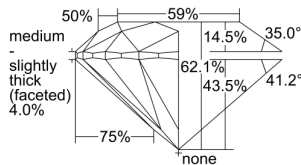

GIA®

FACSIMILE

GIA REPORT 6472234279

Verify this report at GIA.edu

GIA NATURAL DIAMOND DOSSIER®

August 04, 2023
GIA Report Number **6472234279**
Shape and Cutting Style ..... **Round Brilliant**
Measurements ..... **5.77 - 5.80 x 3.60 mm**

GRADING RESULTS

Carat Weight ..... **0.74 carat**
Color Grade ..... **I**
Clarity Grade **VVS1**
Cut Grade ..... **Excellent**

ADDITIONAL GRADING INFORMATION

Polish ..... **Excellent**
Symmetry ..... **Excellent**
Fluorescence ..... **Faint**
Clarity Characteristics ..... **Feather**
Inscription(s): **GIA 6472234279**

PROPORTIONS

Profile to actual proportions

GRADING SCALES

GIA COLOR SCALE	GIA CLARITY SCALE	GIA CUT SCALE	
D	FLAWLESS	EXCELLENT	
E	INTERNALLY FLAWLESS		
F		VVS₁	VERY GOOD
G	VVS₂		
H	VS₁	GOOD	
I	VS₂		
J	SI₁	FAIR	
K	SI₂		
L	I₁	POOR	
M	I₂		
N	I₃		
O			
P			
Q			
R			
S			
T			
U			
V			
W			
X			
Y			
Z