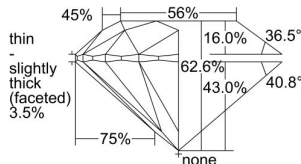

GIA®

FACSIMILE

GIA REPORT 6472237241

Verify this report at GIA.edu

GIA NATURAL DIAMOND DOSSIER®

August 01, 2023
GIA Report Number **6472237241**
Shape and Cutting Style ..... **Round Brilliant**
Measurements ..... **3.91 - 3.93 x 2.45 mm**

GRADING RESULTS

Carat Weight ..... **0.23 carat**
Color Grade ..... **D**
Clarity Grade **S11**
Cut Grade ..... **Excellent**

ADDITIONAL GRADING INFORMATION

Polish ..... **Excellent**
Symmetry ..... **Excellent**
Fluorescence ..... **Medium Blue**
Clarity Characteristics..... **Crystal, Feather**
Inscription(s): **GIA 6472237241**

PROPORTIONS

Profile to actual proportions