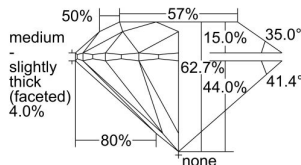

GIA®

FACSIMILE

GIA REPORT 6472237342

Verify this report at GIA.edu

GIA NATURAL DIAMOND DOSSIER®

August 02, 2023
GIA Report Number 6472237342
Shape and Cutting Style ..... Round Brilliant
Measurements ..... 4.54 - 4.56 x 2.85 mm

GRADING RESULTS

Carat Weight ..... 0.36 carat
Color Grade ..... D
Clarity Grade VS1
Cut Grade ..... Excellent

ADDITIONAL GRADING INFORMATION

Polish ..... Excellent
Symmetry ..... Excellent
Fluorescence ..... Medium Blue
Clarity Characteristics..Crystal, Twinning Wisp, Feather, Pinpoint
Inscription(s): GIA 6472237342

PROPORTIONS

Profile to actual proportions

GRADING SCALES

GIA COLOR SCALE	GIA CLARITY SCALE	GIA CUT SCALE	
D	FLAWLESS	EXCELLENT	
E	INTERNALLY FLAWLESS		
F		VVS₁	VERY GOOD
G	VVS₂		
H	VS₁	GOOD	
I	VS₂		
J	SI₁	FAIR	
K	SI₂		
L	I₁	POOR	
M	I₂		
N	I₃		
O			
P			
Q			
R			
S			
T			
U			
V			
W			
X			
Y			
Z