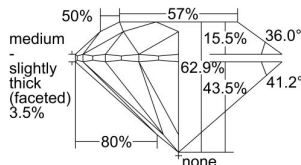

GIA®

FACSIMILE

GIA REPORT 6472239542

Verify this report at GIA.edu

GIA NATURAL DIAMOND DOSSIER®

August 02, 2023
GIA Report Number **6472239542**
Shape and Cutting Style ..... **Round Brilliant**
Measurements ..... **4.49 - 4.51 x 2.83 mm**

GRADING RESULTS

Carat Weight ..... **0.35 carat**
Color Grade ..... **G**
Clarity Grade **VVS2**
Cut Grade ..... **Excellent**

ADDITIONAL GRADING INFORMATION

Polish ..... **Excellent**
Symmetry ..... **Excellent**
Fluorescence ..... **Strong Blue**
Clarity Characteristics..... **Needle, Pinpoint**
Inscription(s): **GIA 6472239542**

PROPORTIONS

Profile to actual proportions

GRADING SCALES

GIA COLOR SCALE

COLORLESS	D
	E
	F
	G
	H
	I
	J
NEAR COLORLESS	K
	L
	M
	N
	O
	P
	Q
	R
	S
	T
	U
	V
	W
	X
	Y
LIGHT	Z

GIA CLARITY SCALE

FLAWLESS	VERY VERY SLIGHTLY INCLUDED	VVS₁	VVS₂	VS₁	VS₂	SI₁	SI₂	I₁	I₂	I₃	
											VERY SLIGHTLY INCLUDED
INTERNALLY FLAWLESS											

GIA CUT SCALE

EXCELLENT
VERY GOOD
GOOD
FAIR
POOR