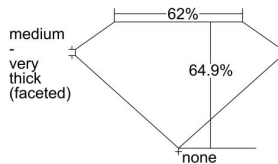

GIA®

FACSIMILE

GIA REPORT 6472271290

Verify this report at GIA.edu

GIA NATURAL DIAMOND DOSSIER®

August 07, 2023
GIA Report Number 6472271290
Shape and Cutting Style ..... Pear Brilliant
Measurements ..... 7.36 x 4.87 x 3.16 mm

GRADING RESULTS

Carat Weight ..... 0.70 carat
Color Grade ..... F
Clarity Grade VS1

ADDITIONAL GRADING INFORMATION

Polish ..... Excellent
Symmetry ..... Very Good
Fluorescence ..... None
Clarity Characteristics..... Cloud, Feather
Inscription(s): GIA 6472271290

PROPORTIONS

Profile not to actual proportions

GRADING SCALES

GIA COLOR SCALE		GIA CLARITY SCALE			
COLORLESS	D	VERY VERY SLIGHTLY INCLUDED	FLAWLESS		
	E		INTERNALLY FLAWLESS		
	F		VVS₁		
	NEAR COLORLESS	G	VVS₂		
		H	VERY SLIGHTLY INCLUDED	VS₁	
		I		VS₂	
		FAINT	J	SLIGHTLY INCLUDED	SI₁
			K		SI₂
	L		INCLUDED		I₁
	M			I₂	
VERT LIGHT	N		INCLUDED	I₃	
	O				
	P				
	Q				
	R				
LIGHT	S				
	T				
	U				
	V				
	W				
X					
Y					
Z