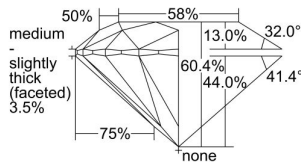

GIA®

FACSIMILE

GIA REPORT 6472275530

Verify this report at GIA.edu

GIA NATURAL DIAMOND DOSSIER®

August 09, 2023
GIA Report Number **6472275530**
Shape and Cutting Style ..... **Round Brilliant**
Measurements ..... **4.66 - 4.69 x 2.82 mm**

GRADING RESULTS

Carat Weight ..... **0.37 carat**
Color Grade ..... **F**
Clarity Grade **VS2**
Cut Grade ..... **Excellent**

ADDITIONAL GRADING INFORMATION

Polish ..... **Excellent**
Symmetry ..... **Excellent**
Fluorescence ..... **None**
Clarity Characteristics..... **Cloud, Crystal, Feather**
Inscription(s): **GIA 6472275530**

PROPORTIONS

Profile to actual proportions

GRADING SCALES

GIA COLOR SCALE	GIA CLARITY SCALE	GIA CUT SCALE	
D	FLAWLESS	EXCELLENT	
E	INTERNALLY FLAWLESS		
F		VVS₁	VERY GOOD
G	VVS₂		
H	VS₁	GOOD	
I	VS₂		
J	SI₁	FAIR	
K	SI₂		
L	I₁	POOR	
M	I₂		
N	I₃		
O			
P			
Q			
R			
S			
T			
U			
V			
W			
X			
Y			
Z