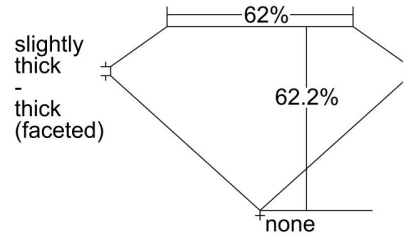

GIA NATURAL DIAMOND GRADING REPORT

August 07, 2023
 GIA Report Number 6472275909
 Shape and Cutting Style Oval Brilliant
 Measurements 9.07 x 6.48 x 4.03 mm

GRADING RESULTS

Carat Weight 1.50 carat
 Color Grade G
 Clarity Grade VVS1

Profile not to actual proportions

CLARITY CHARACTERISTICS

KEY TO SYMBOLS*

Feather

* Red symbols denote internal characteristics (inclusions). Green or black symbols denote external characteristics (blemishes). Diagram is an approximate representation of the diamond, and symbols shown indicate type, position, and approximate size of clarity characteristics. All clarity characteristics may not be shown. Details of finish are not shown.