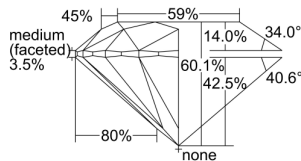

GIA®

FACSIMILE

GIA REPORT 6472286723

Verify this report at GIA.edu

GIA NATURAL DIAMOND DOSSIER®

August 07, 2023
GIA Report Number **6472286723**
Shape and Cutting Style ..... **Round Brilliant**
Measurements ..... **4.60 - 4.62 x 2.77 mm**

GRADING RESULTS

Carat Weight ..... **0.36 carat**
Color Grade ..... **E**
Clarity Grade **VVS1**
Cut Grade ..... **Excellent**

ADDITIONAL GRADING INFORMATION

Polish ..... **Excellent**
Symmetry ..... **Excellent**
Fluorescence ..... **None**
Clarity Characteristics ..... **Pinpoint**
Inscription(s): **GIA 6472286723**

PROPORTIONS

Profile to actual proportions

GRADING SCALES

GIA COLOR SCALE	GIA CLARITY SCALE	GIA CUT SCALE	
D	FLAWLESS	EXCELLENT	
E	INTERNALLY FLAWLESS		
F		VVS₁	VERY GOOD
G	VVS₂		
H	VS₁	GOOD	
I	VS₂		
J	SI₁	FAIR	
K	SI₂		
L	I₁	POOR	
M	I₂		
N	I₃		
O			
P			
Q			
R			
S			
T			
U			
V			
W			
X			
Y			
Z