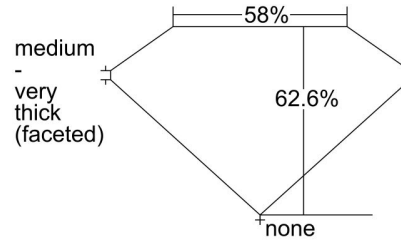

GIA NATURAL DIAMOND GRADING REPORT

August 21, 2023
 GIA Report Number 6472392685
 Shape and Cutting Style Pear Brilliant
 Measurements 9.26 x 5.48 x 3.43 mm

GRADING RESULTS

Carat Weight 1.05 carat
 Color Grade D
 Clarity Grade VS1

ADDITIONAL GRADING INFORMATION

Polish Excellent
 Symmetry Excellent
 Fluorescence None
 Inscription(s): GIA 6472392685

Comments: Clouds are not shown. Pinpoints are not shown.

PROPORTIONS

Profile not to actual proportions

CLARITY CHARACTERISTICS

KEY TO SYMBOLS*

- Crystal
- ~ Feather
- ∖ Needle

* Red symbols denote internal characteristics (inclusions). Green or black symbols denote external characteristics (blemishes). Diagram is an approximate representation of the diamond, and symbols shown indicate type, position, and approximate size of clarity characteristics. All clarity characteristics may not be shown. Details of finish are not shown.