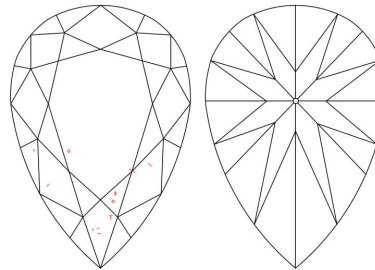

GIA NATURAL DIAMOND GRADING REPORT

August 21, 2023
 GIA Report Number 6472392685
 Shape and Cutting Style Pear Brilliant
 Measurements 9.26 x 5.48 x 3.43 mm

GRADING RESULTS

Carat Weight 1.05 carat
 Color Grade D
 Clarity Grade VS1

ADDITIONAL GRADING INFORMATION

Polish Excellent
 Symmetry Excellent
 Fluorescence None
 Inscription(s): GIA 6472392685

Comments: Clouds are not shown. Pinpoints are not shown.

PROPORTIONS

Profile not to actual proportions

CLARITY CHARACTERISTICS

KEY TO SYMBOLS*

- Crystal
- ~ Feather
- ∖ Needle

* Red symbols denote internal characteristics (inclusions). Green or black symbols denote external characteristics (blemishes). Diagram is an approximate representation of the diamond, and symbols shown indicate type, position, and approximate size of clarity characteristics. All clarity characteristics may not be shown. Details of finish are not shown.