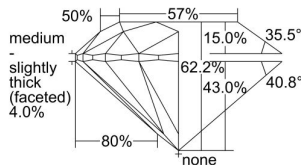

GIA®

FACSIMILE

GIA REPORT 6472435572

Verify this report at GIA.edu

GIA NATURAL DIAMOND DOSSIER®

August 24, 2023
GIA Report Number **6472435572**
Shape and Cutting Style ..... **Round Brilliant**
Measurements ..... **3.92 - 3.94 x 2.45 mm**

GRADING RESULTS

Carat Weight ..... **0.23 carat**
Color Grade ..... **E**
Clarity Grade **VS1**
Cut Grade ..... **Excellent**

ADDITIONAL GRADING INFORMATION

Polish ..... **Excellent**
Symmetry ..... **Excellent**
Fluorescence ..... **Faint**
Clarity Characteristics..... **Crystal, Feather, Pinpoint**
Inscription(s): **GIA 6472435572**

PROPORTIONS

Profile to actual proportions