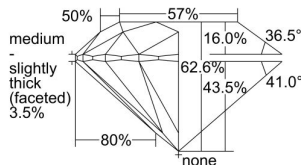

GIA®

FACSIMILE

GIA REPORT 6472468423

Verify this report at GIA.edu

GIA NATURAL DIAMOND DOSSIER®

August 28, 2023
GIA Report Number **6472468423**
Shape and Cutting Style ..... **Round Brilliant**
Measurements ..... **5.07 - 5.09 x 3.18 mm**

GRADING RESULTS

Carat Weight ..... **0.50 carat**
Color Grade ..... **H**
Clarity Grade **VS1**
Cut Grade ..... **Excellent**

ADDITIONAL GRADING INFORMATION

Polish ..... **Excellent**
Symmetry ..... **Excellent**
Fluorescence ..... **None**
Clarity Characteristics..... **Crystal, Pinpoint, Cloud, Needle**
Inscription(s): **GIA 6472468423**

PROPORTIONS

Profile to actual proportions

GRADING SCALES

GIA COLOR SCALE	GIA CLARITY SCALE	GIA CUT SCALE	
D	FLAWLESS	EXCELLENT	
E	INTERNALLY FLAWLESS		
F		VVS₁	VERY GOOD
G	VVS₂		
H	VS₁	GOOD	
I	VS₂		
J	SI₁	FAIR	
K	SI₂		
L	I₁	POOR	
M			
N			
O	I₂		
P			
Q	I₃		
R			
S			
T			
U			
V			
W			
X			
Y			
Z