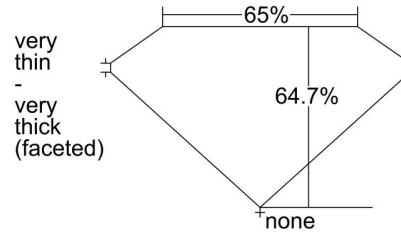

GIA NATURAL DIAMOND GRADING REPORT

September 01, 2023
 GIA Report Number 6472483885
 Shape and Cutting Style Oval Brilliant
 Measurements 7.96 x 5.98 x 3.87 mm

GRADING RESULTS

Carat Weight 1.20 carat
 Color Grade K
 Clarity Grade SI1

ADDITIONAL GRADING INFORMATION

Polish Excellent
 Symmetry Good
 Fluorescence Faint
 Inscription(s): GIA 6472483885

Comments: Clouds are not shown. Pinpoints are not shown.

PROPORTIONS

Profile not to actual proportions

CLARITY CHARACTERISTICS

KEY TO SYMBOLS*

- Feather
- Crystal
- Indented Natural

* Red symbols denote internal characteristics (inclusions). Green or black symbols denote external characteristics (blemishes). Diagram is an approximate representation of the diamond, and symbols shown indicate type, position, and approximate size of clarity characteristics. All clarity characteristics may not be shown. Details of finish are not shown.