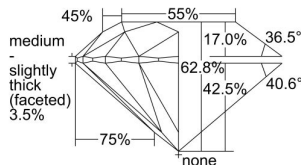

GIA®

FACSIMILE

GIA REPORT 6472524811

Verify this report at GIA.edu

GIA NATURAL DIAMOND DOSSIER®

September 05, 2023
GIA Report Number **6472524811**
Shape and Cutting Style ..... **Round Brilliant**
Measurements ..... **4.94 - 4.97 x 3.11 mm**

GRADING RESULTS

Carat Weight ..... **0.47 carat**
Color Grade ..... **I**
Clarity Grade **VS1**
Cut Grade ..... **Excellent**

ADDITIONAL GRADING INFORMATION

Polish ..... **Excellent**
Symmetry ..... **Excellent**
Fluorescence ..... **None**
Clarity Characteristics ..... **Indented Natural, Pinpoint**
Inscription(s): **GIA 6472524811**

PROPORTIONS

Profile to actual proportions

GRADING SCALES

GIA COLOR SCALE	GIA CLARITY SCALE	GIA CUT SCALE
COLOURLESS D	FLAWLESS	EXCELLENT
E	INTERNALLY FLAWLESS	
F	VVS₁	VERY GOOD
G		
H	VVS₂	GOOD
I	VS₁	
J	VS₂	FAIR
K	SI₁	
L	SI₂	POOR
M	I₁	
N	I₂	
O	I₃	
P		
Q		
R		
S		
T		
U		
V		
W		
X		
Y		
Z