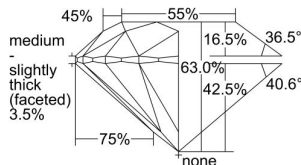

GIA®

FACSIMILE

GIA REPORT 6472580345

Verify this report at GIA.edu

GIA NATURAL DIAMOND DOSSIER®

September 22, 2023
GIA Report Number **6472580345**
Shape and Cutting Style ..... **Round Brilliant**
Measurements ..... **4.87 - 4.90 x 3.08 mm**

GRADING RESULTS

Carat Weight ..... **0.45 carat**
Color Grade ..... **I**
Clarity Grade **VVS1**
Cut Grade ..... **Excellent**

ADDITIONAL GRADING INFORMATION

Polish ..... **Excellent**
Symmetry ..... **Excellent**
Fluorescence ..... **Strong Blue**
Clarity Characteristics ..... **Feather**
Inscription(s): **GIA 6472580345**

PROPORTIONS

Profile to actual proportions