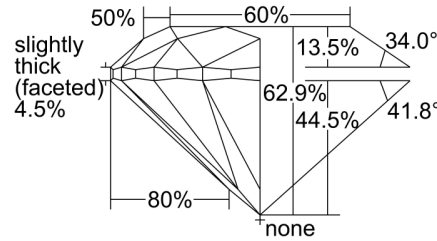

GIA NATURAL DIAMOND GRADING REPORT

September 22, 2023

GIA Report Number 6472650393

Shape and Cutting Style Round Brilliant

Measurements 6.88 - 6.94 x 4.34 mm

GRADING RESULTS

Carat Weight 1.30 carat

Color Grade K

Profile to actual proportions

CLARITY CHARACTERISTICS

KEY TO SYMBOLS*

- Pinpoint
- ~ Feather

* Red symbols denote internal characteristics (inclusions). Green or black symbols denote external characteristics (blemishes). Diagram is an approximate representation of the diamond, and symbols shown indicate type, position, and approximate size of clarity characteristics. All clarity characteristics may not be shown. Details of finish are not shown.