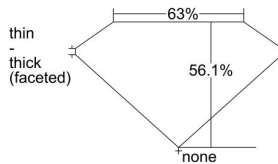

GIA®

FACSIMILE

GIA REPORT 6472810458

Verify this report at GIA.edu

GIA NATURAL DIAMOND DOSSIER®

October 16, 2023
GIA Report Number **6472810458**
Shape and Cutting Style ..... **Heart Brilliant**
Measurements ..... **4.49 x 5.27 x 2.95 mm**

GRADING RESULTS

Carat Weight ..... **0.40 carat**
Color Grade ..... **G**
Clarity Grade **S11**

ADDITIONAL GRADING INFORMATION

Polish ..... **Excellent**
Symmetry ..... **Very Good**
Fluorescence ..... **Faint**
Clarity Characteristics..... **Crystal, Cloud**
Inscription(s): **GIA 6472810458**

PROPORTIONS

Profile not to actual proportions

GRADING SCALES

GIA COLOR SCALE		GIA CLARITY SCALE			
COLORLESS	D	VERY VERY SLIGHTLY INCLUDED	FLAWLESS		
	E		INTERNALLY FLAWLESS		
	F	VERY SLIGHTLY INCLUDED	VVS₁		
	G		VVS₂		
	H		VS₁		
	NEAR COLORLESS	I	SLIGHTLY INCLUDED	VS₂	
		J		S1₁	
		FAINT	K	INCLUDED	S1₂
			L		I₁
	M		I₂		
VERT LIGHT	N		INCLUDED	I₃	
	O				
	P				
	Q				
LIGHT	R				
	S				
	T				
	U				
	V				
	Z